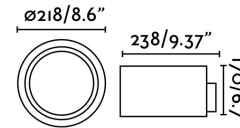

QUART LED Dark grey wall lamp

Ref. 70579

Wall lamp for outdoor lighting. Its round shape and its wide diffuser give a warm and diaphanous light perfect for gardens and balconies. The light source is LED 36W warm light integrated.

Specifications

Bulb:	LED 30W 3000K 1200Lm
Bulb included:	Yes
Transformer:	Driver
Transformer included:	Yes
Voltage:	220-240V
IP:	54
Class:	I
Material:	Die casting aluminium and glass difusser
Designer:	
Length:	218 mm
Net Width:	238 mm
Height:	170 mm
Net Weight:	2.80 kg
Volume:	0.04100 m3