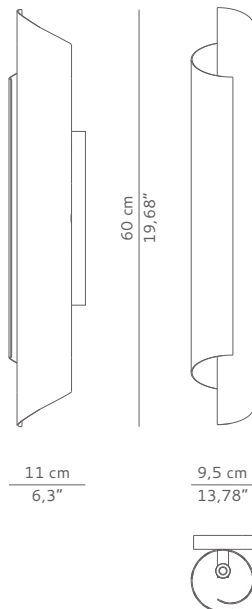

DIMENSIONS

WIDTH 9,5 cm | 3,74"
DEPTH 11 cm | 4,33"
HEIGHT 60 cm | 23,62"

MATERIALS

Gold plated brass

TECHNICAL SPECIFICATIONS

BULB HOLDERS 2 x G9 (EU/UK), G9 (USA) bulb
VOLTAGE 220 V - 240 V
WATTAGE 25 watts per bulb
WEIGHT 3 kg | 6,61 lb

CE certificate

PACKAGING

DIMENSIONS W 15 cm | 5,9" D 16cm | 6,3" H 65 cm | 25,6"
VOLUME 0,015 m³ | 0,53 ft³
WEIGHT 3 kg | 6,61 lb

LEAD TIME

Production time is between 6 to 8 weeks for BRABBU collections.
Delivery time is not included.