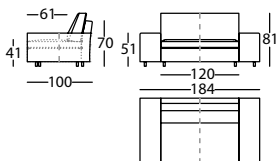

215.11.UH.1

AIR SOFÁ 184 ALTO 81 BRAZO ANCHO
AIR SOFA 184 HEIGHT 81 WIDE ARM
AIR CANAPE 184 HAUT 81 BRAS LARGE

1,37 m³ / 1 Pack. / 54,0 kg