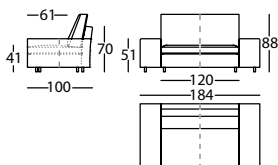

215.11.UJ.1

AIR SOFÁ 184 ALTO 88 BRAZO ANCHO
AIR SOFA 184 HEIGHT 88 WIDE ARM
AIR CANAPE 184 HAUT 88 BRAS LARGE

1,37 m³ / 1 Pack. / 55,0 kg