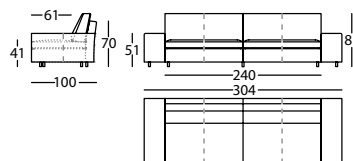

215.11.ZH.1

AIR SOFÁ 304 ALTO 81 BRAZO ANCHO
AIR SOFA 304 HEIGHT 81 WIDE ARM
AIR CANAPE 304 HAUT 81 BRAS LARGE

2,25 m³ / 1 Pack. / 86,0 kg