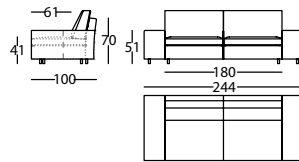

215.11.ZH.1

AIR SOFÁ 244 ALTO 81 BRAZO ANCHO
AIR SOFA 244 HEIGHT 81 WIDE ARM
AIR CANAPE 244 HAUT 81 BRAS LARGE

1,81 m³ / 1 Pack. / 67,0 kg