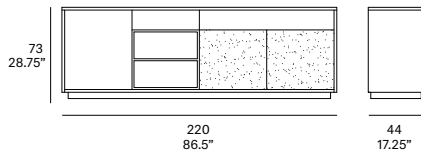

indoor

Basic

3 doors sideboard / aparador 3 puertas

Studio expormim, 2012

T341

lacquered shelf lacquered doors

solid wood base
5 cm/2.2" high

metallic legs
14 cm/5.5" high

Shipment details - with solid wood base

Qty	1 sideboard (1 box)
Volume	0,86 m ³ / 30.4 ft ³
Gross weight	121 kg / 266.8 lb
Net weight	114 kg / 251.3 lb
Item dimensions (width x depth x height)	220 x 44 x 73 cm 86.5" x 17.25" x 28.75"

Shipment details - with metallic legs

Qty	1 sideboard (2 boxes)
Volume	1,03 m ³ / 36.4 ft ³
Gross weight	140 kg / 308.6 lb
Net weight	130 kg / 286.6 lb
Item dimensions (width x depth x height)	220 x 44 x 82 cm 86.5" x 17.25" x 32.25"