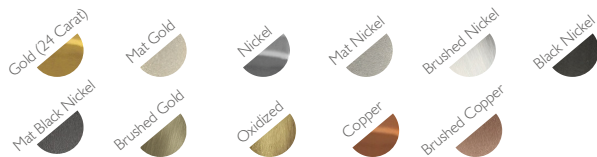

TPOLOGY | WALL LAMP

NAME | Mastery
REF. | 9300.190x70

DIMENSIONS

Length: 70 cm Width: 190 cm Height: 20 cm

WEIGHT

Net Weight: 20kg Gross Weight: 35kg

LAMPS

Number: 15 Type: 40W max | G9

PACKING

Dimension: 87x196x37 cm

METAL FINISHING

Lacquered \\ Shine or mat \\ All RAL colours available

- CE - Products manufactured according the European norm of security EN 60 598-1.
- F - Products adjusted for instalation in surfaces normally inflammable.
- - Products of class II. The electric isolation is double or reinforced.
- - Products with the possibility of instalation of low-energy consumption bulbs.