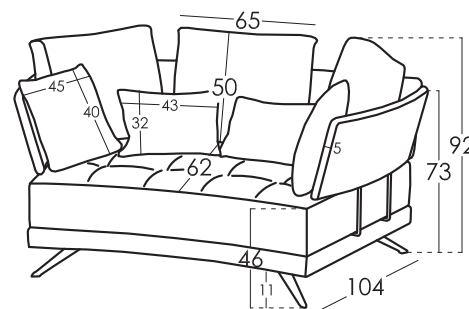

Scheme

Packaging

Detached, with shrink wrapping plastic and packaging protective corner brackets.