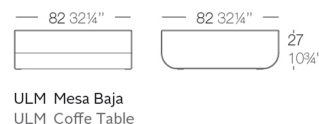

ULM Mesa Baja
ULM Coffe Table

Weight

13.6 Kg

Finishes

BASIC

Ref. 54132

Matt Polyethylene

LACQUERED

Ref. 54132F

Lacquered Polyethylene

LIGHT

Ref. 54132W

Translucent white Matt Polyethylene. Includes white light either with CFL bulb or white LED

RGB LED

Ref. 54132L

Translucent white matt Polyethylene. Includes LED light operated by remote control. Colors can be selected or changed automatically (White, red, green, blue, light blue, pink and yellow).

RGB LED DMX

Ref. 54132D

Translucent white matt Polyethylene. Includes LED light operated by DMX512 wireless, allowing the connexion to light control systems (XLR), Wi-Fi routers, home automation, etc.

RGB LED BATTERY

Ref. 54132Y

Translucent white matt Polyethylene. Includes cordless LED light with rechargeable batteries, operated by remote control.

COLOR	BASIC	LACQUERED / LACADO	LUZ
ICE	☐	☐	☐