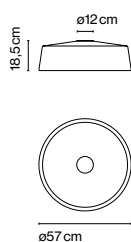

Soho C 57

The striking, industrial shapes in the Soho collection are reminiscent of the lamps that were traditionally used in markets and taverns, but they contrast through the use of thoroughly contemporary materials and textures.

Soho C 112

LED SMD 125W 300mA
2700K*
Luminaire 8836lm
Light Source 16680lm
(included)

Soho C 57

LED SMD 33,7W 700mA
2700K*
Luminaire 2086lm
Light Source 3800lm
(included)

Soho C 38

LED SMD 15,4W 700mA
2700K
Luminaire 1050lm
Light Source 1931lm
(included)

* 3000K available upon request

** Only available for LED models: DALI / DSI

Shade in rotary moulded polyethylene. Methacrylate opal diffuser.

- White
- Stone grey
- Black
- Sand (only available in Soho 38)
- Sky blue (only available in Soho 38)

Dimmable**

- [Download](#) Assembly Instructions
- [Download](#) Photometric Data
- [Download](#) 2D
- [Download](#) 3D
- [Download](#) Energy label

Range