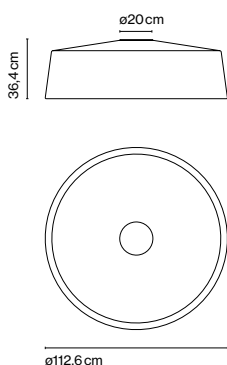

Soho C 112

The striking, industrial shapes in the Soho collection are reminiscent of the lamps that were traditionally used in markets and taverns, but they contrast through the use of thoroughly contemporary materials and textures.

Soho C 112

LED SMD 125W 300mA
2700K*
Luminaire 8836lm
Light Source 16680lm
(included)

Soho C 57

LED SMD 33,7W 700mA
2700K*
Luminaire 2086lm
Light Source 3800lm
(included)

Soho C 38

LED SMD 15,4W 700mA
2700K
Luminaire 1050lm
Light Source 1931lm
(included)

* 3000K available upon request

** Only available for LED models: DALI / DSI

Shade in rotary moulded polyethylene. Methacrylate opal diffuser.

- White
- Stone grey
- Black
- Sand (only available in Soho 38)
- Sky blue (only available in Soho 38)

Dimmable**

- [Download](#) Assembly Instructions
- [Download](#) Photometric Data
- [Download](#) 2D
- [Download](#) 3D
- [Download](#) Energy label

Range