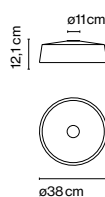

Soho C 38

The striking, industrial shapes in the Soho collection are reminiscent of the lamps that were traditionally used in markets and taverns, but they contrast through the use of thoroughly contemporary materials and textures.

Soho C 112

LED SMD 125W 300mA
2700K*
Luminaire 8836lm
Light Source 16680lm
(included)

Soho C 57

LED SMD 33,7W 700mA
2700K*
Luminaire 2086lm
Light Source 3800lm
(included)

Soho C 38

LED SMD 15,4W 700mA
2700K
Luminaire 1050lm
Light Source 1931lm
(included)

* 3000K available upon request

** Only available for LED models: DALI / DSI

Shade in rotary moulded polyethylene. Methacrylate opal diffuser.

- White
- Stone grey
- Black
- Sand (only available in Soho 38)
- Sky blue (only available in Soho 38)

Dimmable**

- [Download](#) Assembly Instructions
- [Download](#) Photometric Data
- [Download](#) 2D
- [Download](#) 3D
- [Download](#) Energy label

Range