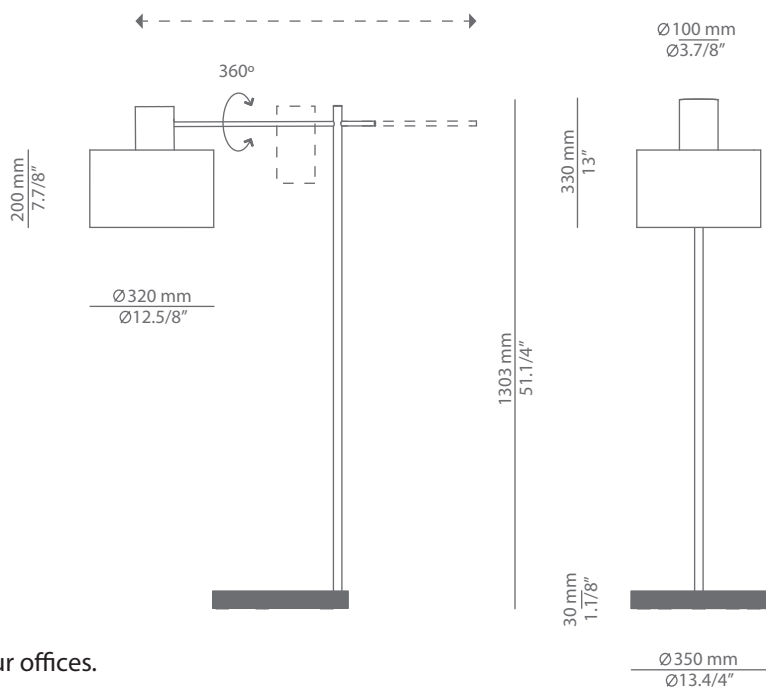

SPECIAL REQUIREMENTS

Custom finishes and versions

We offer custom RAL finishes.

Alternate lamping and sizes available for projects. Consult our offices.

Special instructions

ESTILUZ, S.A.
Carretera d'Ogassa, s/n
17860 Sant Joan de les Abadesses
T+34 972 720 125
F+34 972 720 796

estiluz@estiluz.com
www.estiluz.com