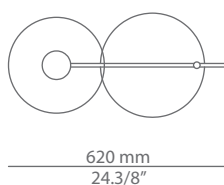

Product includes

Code	Description
T-3908	1 cyls floor lamp
113908XX2	1 metal base
123905270	1 white pearl shade

SPECIAL REQUIREMENTS

Custom finishes and versions

We offer custom RAL finishes.

Alternate lamping and sizes available for projects. Consult our offices.