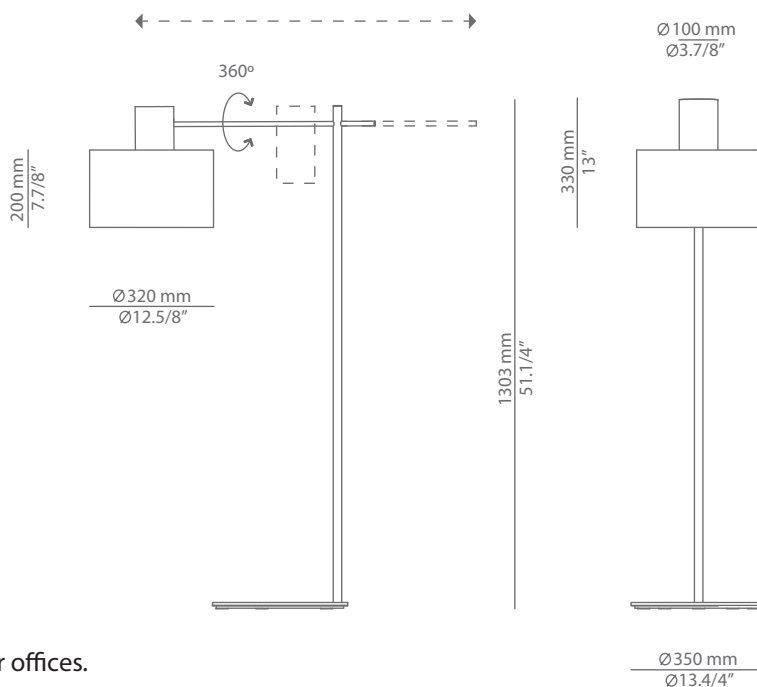

### Description

Metallic floor lamp with cylindrical head and metal base. Shade is made of translucent polyester fiber protected by a PVC coating. Adjustable reading arm with horizontal movement and 360° rotation. On/Off cord switch.

Pictures above might not show the specified dimensions or material. They are for illustration purposes only.

### Product includes

Code	Description
T-3908	1 cyls floor lamp
113908XX2	1 metal base
123905270	1 white pearl shade