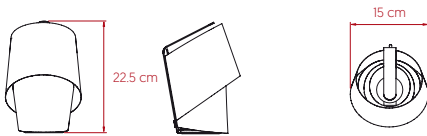

SIZE

REFERENCES

TINY M
TINY M DIM

COMPONENTS

Wood Veneer Shade

Black Metal Base & Handle

Black Electrical Cable with Switch: 145 cm

Black Electrical Cable with Dimming Switch: 145 cm [DIM ref.]

LIGHT SOURCE

Class II  

220 - 250V

Recommended Bulb - Not Included
E14 Lamp Holder
LED Mini Globe DIM 5W, 470 lm*
Energy Class A*

*Measurements obtained by theoretical calculations at LZF using Ivory White shades & recommended bulbs. Veneer Ref: 20 Ivory White.

** Remember to use a dimming bulb, if you order the lamp with a dimming switch

PACKAGING

Box Size: 19 x 19 x 35 cm

Box Volume: 0.02 m³

Weight: Gross - 1 Kg | Net - 0.7 Kg

SELECT FROM FOLLOWING

DIMMING SYSTEM