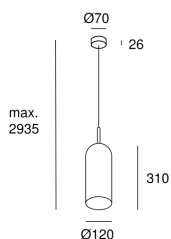

**Glam 310mm****00-8107-DN-12**

Josep Patsi

**TECHNICAL FEATURES**

Power (W) : Max. power 23W

Total power consumption of light (W) : 23W

Structure material : Steel

Structure finish : Matte gold

Diffuser material : Glass

LUMINOTECHNIC FEATURES

Lampholder: 1 x E14

VENTILATION FEATURES

Power used: 23W

Service value measurement standard: EN 60879:2019

LOGISTICS

Net weight (kg): 0.95

Packaged weight (kg): 1.68