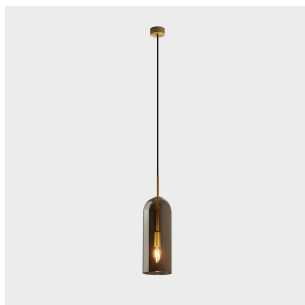

**Glam 310mm****00-8107-DN-12**

Josep Patsi

**TECHNICAL FEATURES**

Power (W) : Max. power 23W

Total power consumption of light (W) : 23W

Structure material : Steel

Structure finish : Matte gold

Diffuser material : Glass

Diffuser finish : Fumé

Recommended light bulb : E14

Smart Compatible

- 71-8221-00-00: Light For Life

Voltage / frequency : 100-240V/50-60Hz

Max. temperature : 25°C

Warranty : 5 Years

Energy efficiency : Light bulb not included