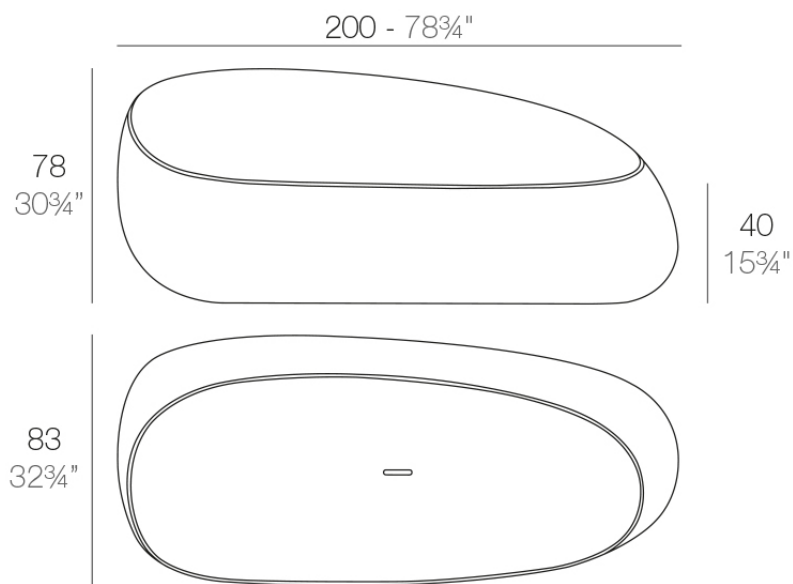

Info

Description

Made of polyethylene resin by rotational moulding. 100% Recyclable. Item suitable for indoor and outdoor use. Available in different finishes.

Weight: 40 Kg

STONE Sofá
STONE Sofa

Accessories