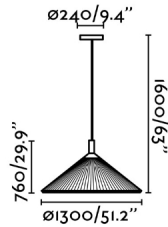

General characteristics

Type	II
IP	20
voltage	100V-240V
Hertz	50/60Hz
Cable meters	1600mm
Tensioner included	SI
Power	15W

Material

Body/Structure	Steel
Diffuser	Papyrus
Screen	Textile ribbon

Finish

Body/Structure	Matt Black
Diffuser	Beige
Screen	Yellow