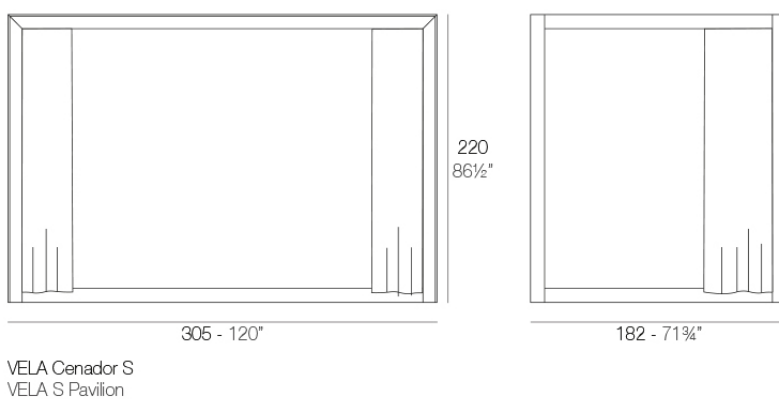

Info

Description

Canopy system made of thermo-lacquered aluminium profiles. Roller manufactures in plastic canvas (Sunvision).

Weight: 60.84 Kg

Finishes

finishes

LACQUERED

Ref. 54130F