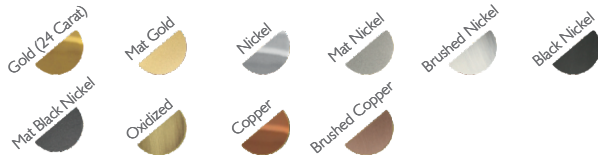

LAMPS

Number: 3 Type: 35W GU10

CRYSTAL

Color: Crystal, Dark Sapphire & Medium Sapphire
 SWAROVSKI: Per request

PACKING (approx.)

Dimension: 48x48x31 cm | 18.9x18.9x12 in
 Volume: 0.07 m³ | 2.52 ft³

METAL FINISHING

Lacquered \ Shine or mat \ All RAL colours available

CRYSTAL INFORMATION

Under Request

- CE - Products manufactured according to the European norm of security EN 60 598-1.
- ▽ - Products adjusted for installation in surfaces normally inflammable.
- - Products of class II. The electric isolation is double or reinforced.
- ⚡ - Products with the possibility of installation of low-energy consumption bulbs.