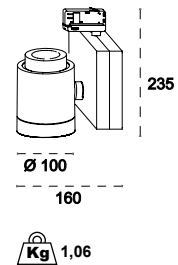

TRACK is sold separately.  
Refs available in [www.faro.es](http://www.faro.es)

**TECHNICAL FEATURES - CARACTERÍSTICAS TÉCNICAS**

**NANO CYLINDER LED**

**MINI CYLINDER LED**

**CYLINDER LED**