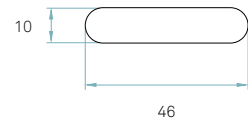

Energy class

Details

Input Voltage	Luminous Flux	CRI	Watt.	Total Watt.	CCT	Lifetime (L70)
220 - 250V	N/A	85	2 x 8 W	16 W	3000 K	10000h