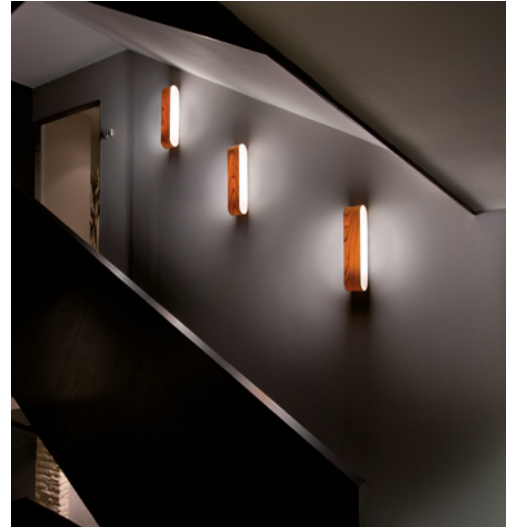

References

Certificates

Class I  
220 - 250V

Wood shade colours

- 20 Ivory White
- 21 Natural Cherry
- 22 Natural Beech
- 24 Yellow
- 25 Orange
- 26 Red
- 28 Blue
- 29 Grey
- 30 Turquoise
- 31 Chocolate
- 32 Pink

REF. IA 21  
I-Club Small

Components

**Bottom & Upper diffuser**  
Matt satin acrylic

**Back plate**  
White metal enamel

Packaging

**Box size**  
50 x 30 x 22 cm

**Box volume**  
0,033 m<sup>3</sup>

**Weight**  
Gross - 2,4 Kg  
Net - 1 Kg