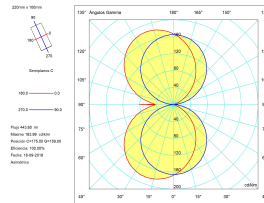

### LUMINOTECHNIC FEATURES

Light source: LED

CRI: 80

MacAdam steps: 3

Photobiological risk: RG0

UGR

UGR crosswise: 19.8

UGR lengthwise: 14.3