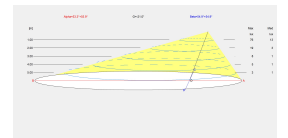

### LUMINOTECHNIC FEATURES

Light source: LED

CRI: 80

MacAdam steps: 3

Photobiological risk: RG0

UGR

UGR crosswise: 19.8

UGR lengthwise: 14.3