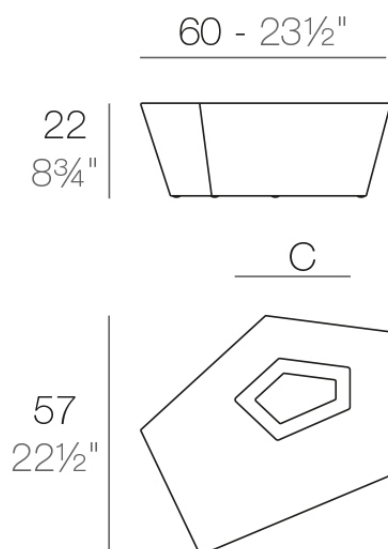

Info

Description

Made of polyethylene resin by rotational moulding. 100% Recyclable. Item suitable for indoor and outdoor use. Available in different finishes.

Weight: 4.5 Kg

FAZ Mesa Tumbona
FAZ Sun Chaise Table

$C = 27 \times 12 \text{ cm}$
 $C = 10\frac{3}{4}" \times 4\frac{3}{4}"$