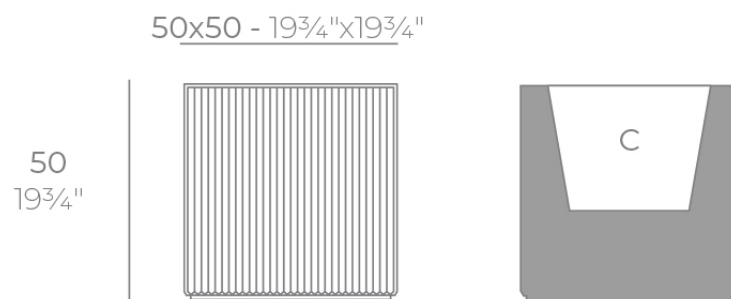

Products / Planters / Gatsby Prisma Planter 50x50x50

Gatsby prisma planter 50x50x50

by Ramón Esteve

The Gatsby collection, designed by Ramón Esteve for Vondom, recalls the Art Déco lighting. Those crazy twenties. “Something new, extraordinary, beautiful, simple but sophisticatedly designed” said Francis Scott Fitzgerald about his aims for the novel he was about to write. The Great Gatsby was born in an age of prosperity, parties and excess. They called it “the American Dream”.

Info

Description

Weight: 12 Kg

GATSBY Cubo
GATSBY Cube
ref. 54429
C= 40x40x34 15³/₄"x15³/₄"x13¹/₂"
34 L
9Gal

Finishes

finishes

BASIC

Ref. 54429A