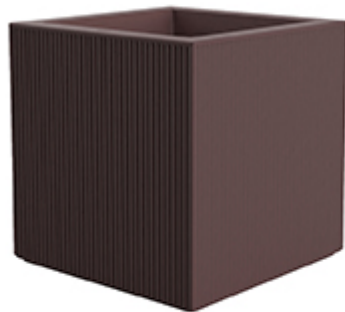

Products / Planters / Gatsby Prisma Planter 50x50x50

Gatsby prisma planter 50x50x50

by Ramón Esteve

The Gatsby collection, designed by Ramón Esteve for Vondom, recalls the Art Déco lighting. Those crazy twenties. “Something new, extraordinary, beautiful, simple but sophisticatedly designed” said Francis Scott Fitzgerald about his aims for the novel he was about to write. The Great Gatsby was born in an age of prosperity, parties and excess. They called it “the American Dream”.

Info

Description

Weight: 12 Kg

GATSBY Cubo
GATSBY Cube
ref. 54429
C= 40x40x34 15³/₄"x15³/₄"x13¹/₂"
34 L
9Gal

Finishes

finishes

BASIC

Ref. 54429A