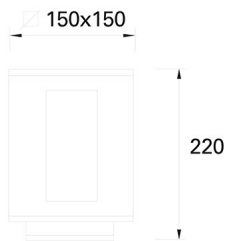

Alfil

PX-0033-ANT

Bollard IP44 Alfil E27 23W Urban grey

TECHNICAL FEATURES

IP44 IK06

Power (W) : Max. power 23W

Total power consumption of light (W) : 23W

Structure material : Aluminium

Structure finish : Urban grey

Diffuser material : Glass

Diffuser finish : Matt

Max. size of light bulb : 110/NA mm

Recommended light bulb : E27

Voltage / frequency : 100-240V/50-60Hz

Warranty : 5 Years

Energy efficiency : Light bulb not included

LUMINOTECHNIC FEATURES

Lampholder: 1 x E27

VENTILATION FEATURES

Power used: 23W

Service value measurement standard: EN 60879:2019

LOGISTICS

Net weight (kg): 1.75

Packaged weight (kg): 1.99

Packaging: 155mm x 155mm x 230mm

4 Un