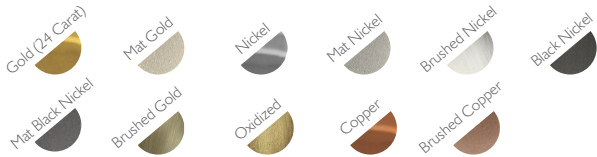

TPOLOGY | WALL LAMP

NAME | Riviera
REF. | 9701.4

DIMENSIONS

Height: 56 cm Diameter: 18cm

WEIGHT

Net Weight: 4kg Gross Weight: 10kg

LAMPS

Number: 4 Type: 40W max | G9

PACKING

Dimension: 21x28x71 cm

METAL FINISHING

Lacquered \\ Shine or mat \\ All RAL colours available

- CE - Products manufactured according the European norm of security EN 60 598-1.
- F - Products adjusted for instalation in surfaces normally inflammable.
- - Products of class II. The electric isolation is double or reinforced.
- ES - Products with the possibility of instalation of low-energy consumption bulbs.