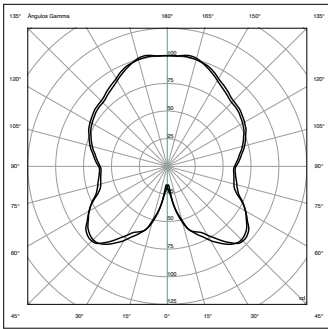

Mia table lamp L
by Michel Charlot

kettal

Mia table lamp L

Designer
Michel Charlot

Collection
Objects

Reference
KS5700900

1/3

Because spaces come to life through the objects that adorn them, Kettal has developed a range of exterior decoration and design products.

cm/inch

42/16,5

Ø26,5/10,46

cm/inch

Ø34,5/13,5

kettal

Mia table lamp L

Designer
Michel Charlot

Collection
Objects

Reference
KS5700900

2/3

Characteristics

Normative compliance	UNE-EN 60598-2-4:199
Weight	Shade (Aluminium 2,68 Kg / 5,9 Lbs. Porotex 2,46 Kg / 5,4 Lbs)
Bulb	E27 LED bulb. Does not include light source.
Liquid Ingress Protection (IP)	IP65
Input Voltage	100/120 / 230Vac
Energy efficiency class (C.E.E)	A++ / A+ / A / B / C / D / E
Maximum Power (W)	Recommended light source not exceeding 60W (10W LED equivalent). No incandescent light bulbs.
Frequency (Hz)	50/60 Hz