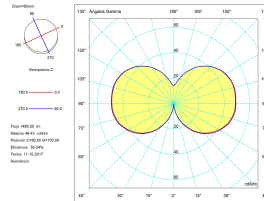

Koral 900mm

PX-0100-INO

Bollard IP55 Koral 900mm E27 23W Stainless steel 1423lm

TECHNICAL FEATURES

IP55 IK09

Power (W) : Max. power 23W

Voltage / frequency : 100-240V/50-60Hz

Total power consumption of light (W) : 23W

Warranty : 5 Years

Real lumens : 1423

Energy efficiency : Light bulb not included

Real lm/W : 62

UGR : ≤ 22

Structure material : Stainless steel AISI202

Structure finish : Stainless steel

Diffuser material : Polycarbonate

Diffuser finish : Opal

Max. size of light bulb : 167/55 mm

Recommended light bulb : E27

LUMINOTECHNIC FEATURES

Lampholder: 1 x E27

VENTILATION FEATURES

Power used: 23W

Service value measurement standard: EN 60879:2019

LOGISTICS

Net weight (kg): 1.01

Packaged weight (kg): 1.46

Packaging: 135mm x 135mm x 810mm