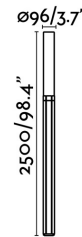

## TRAM Dark grey pole lamp

Ref. 75532

TRAM is a set of designer lamps by Estudi Ribaudí. These lamps have an urban style and a high protection against rain and solids. TRAM gives light 360°, its diffuser joins the structure in an original way, it lets the light to be filtered by different slots causing a game of lights. The pole lamp incorporates LED technology. Manufactured from aluminium with finish-micro-textured and dark gray. It's made of aluminium with microtextured finished.

### Specifications

<b>Bulb:</b>	SMD LED 36W 3000K 2700Lm
<b>Bulb included:</b>	Yes
<b>Transformer:</b>	Driver
<b>Transformer included:</b>	Yes
<b>Voltage:</b>	100-240V
<b>IP:</b>	65
<b>Class:</b>	I
<b>Material:</b>	Aluminium and PMMA diffuser
<b>Designer:</b>	ESTUDI RIBAUDÍ
<b>Length:</b>	96 mm
<b>Net Width:</b>	96 mm
<b>Height:</b>	2500 mm
<b>Diameter:</b>	96 Ø
<b>Net Weight:</b>	9.00 kg
<b>Volume:</b>	0.13000 m3