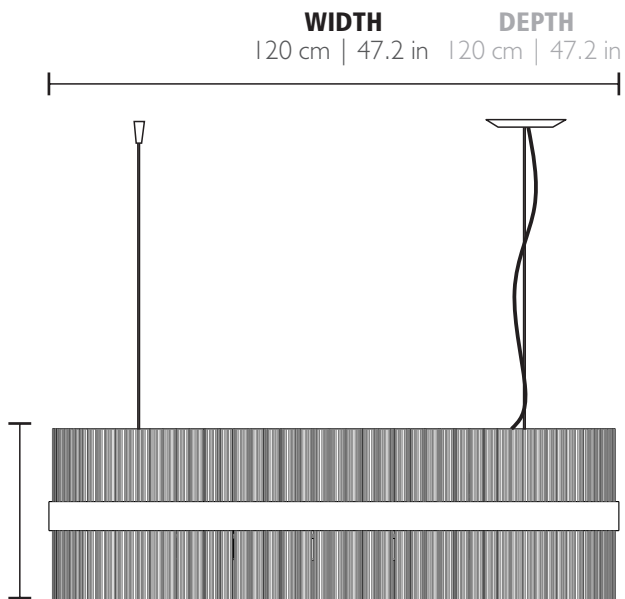

ROLLAND • SUSPENSION

REF. 9931.120x120

WEIGHT

Net Weight: 53kg | 116.8 lbs
 Gross Weight: 90kg | 198.4 lbs

BULBS

Quantity: 64
 Type: G9
 Wattage: 40W (max)

MATERIALS

Body: Brass
 Details: Glass

GLASS

Type: Clear

PACKING (approx.)

Dimensions: 132 x 132 x 59 cm
 52.0 x 52.0 x 23.2 in

Volume: 1.03 m³ | 36.30 ft³

HEIGHT
 40 cm | 15.7 in

- CE - Products manufactured according the European norm of security EN 60 598-1.
- F - Products adjusted for instalation in surfaces normally inflammable.
- - Products of class II. The electric isolation is double or reinforced.
- ES - Products with the possibility of instalation of low-energy consumption bulbs.