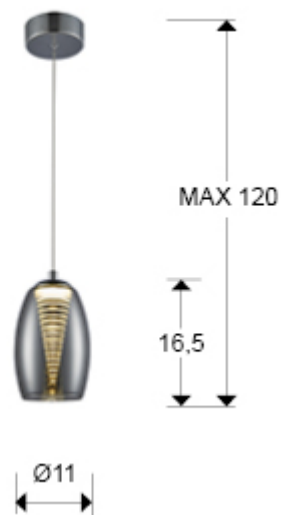

Nebula

584102

Recommended product

Lamps

Lamp of 1 LED light, made of metal, chrome finish. Double shade, exterior made of shimmered glass and interior in clear polycarbonate with layered cone shape. Adjustable in length. 5W LED. 450 lm 3.000 K.

GENERAL INFORMATION

Catalogue: i33 Iluminación
Page: 56
Type: Lamps
Collection: Nebula

SIZES

Sizes: Ø 12.0 ↓ 18.0 cm
Height when installed: 30.0/ max. 120.0 cm
Weight: 0.7 Kg

SIZES WITH PACKAGING

Weight: 0.9 Kg
Volume: 0.0120m³
Sizes: ↔ 30.0 ↓ 20.0 ↗ 20.0 cm

Make: EAGLERISE
Model: EBP006C030001
Quantity: 1 LABEL_UNIDADES_PDF
Dimmable: No
Maximum power: 6W
Frequency: 50-60 Hz
Primary voltage: 220-240 V
Type: Corriente constante
Secondary current: 300 V
Sizes: ↔ 4,1 ↓ 2,0 ↗ 2,8 cm

Material: Metal, glass, polycarbonate
Finish: Chrome, shimmered, clear
Sizes of the shade / glass shad: ∅ 11.5 ↓ 16.5 cm
Sizes of the canopy (space for installation): ∅ 11.0 ↓ 3.0 cm
Cable colour: TRANSPARENTE