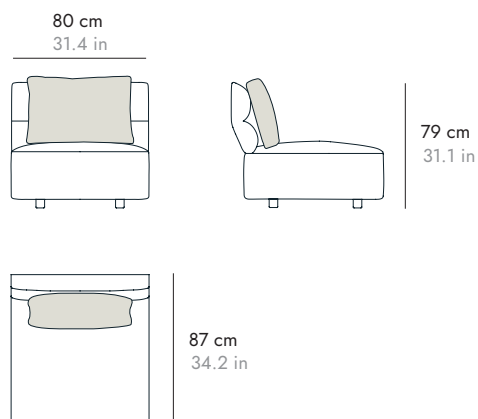

FABRIC (INT 2.7 m EXT 0.95 m x 1.4 m) (INT 106.2" EXT 37.4" x 55.1") LEATHER (INT 4.65 m EXT 1.64 m x 1.4 m) (INT 183" EXT 64.5" x 55.1")