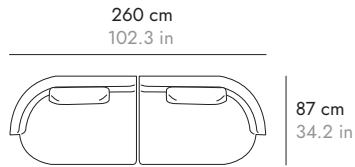

SENA

BY CHRISTOPHE PILLET, 2023

punt

DIMENSIONS DIMENSIONES

SEN504 Upholstered module (90°) + one back cushion. Módulo tapizado (90°) + un cojín de respaldo

FABRIC (INT 3.5 m EXT 1.35 m x 1.4 m) (INT 137.7" EXT 53.1" x 55.1") **LEATHER** (INT 6.02 m EXT 2.33 m x 1.4 m) (INT 237" EXT 91.7" x 55.1")

OPTIONAL EXTRA BACK CUSHION COJÍN DE RESPALDO EXTRA OPCIONAL

SENC01

FABRIC (0.85 m x 1.4 m) (33.46" x 55.1") **LEATHER** (1.47 m x 1.4 m) (57.8" x 55.1")

EXAMPLES OF COMBINATIONS EJEMPLOS DE COMBINACIONES

1. SEN501 + SEN502

2. SEN501 + SEN503 + SEN502

3. SEN501 + SEN504 + SEN502

4. SEN501 + SEN504 + SEN503 + SEN502

5. SEN501 + SEN503 + SEN504 + SEN503 + SEN502

6. SEN501 + SEN504 + SEN503 + SEN505 + SEN502

The measurements of the Sena sofa compositions are approximate, they may vary by a few centimetres due to the union of the modules.