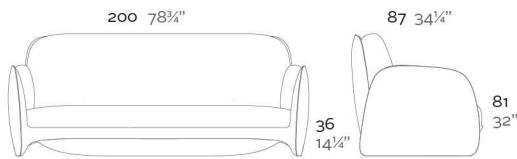

PEZZETTINA Sofá
PEZZETTINA Sofa

REFERENCE*

REFERENCIA*

56011	56011F	56011W	56011L	56011D
56011Y				

ReferenceX, for example 0000A ReferenciaX, ejemplo 0000A.

* A: BASIC R: AUTORRIEGO F: LACADO W:LUZ L: LEDS B: FULL WHITE G: GLASS

FINISHES ACABADOS

COLOURS COLORES

BASIC

LACQUERED / LACADO

LIGHT / LUZ, LED RGB, LED DMX, BATTERY BATERIA