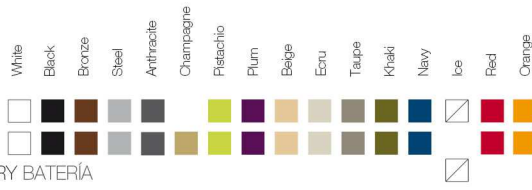

8 (800) 500-70-36
hello@barcelonadesign.ru
www.barcelonadesign.ru

FINISHES ACABADOS

COLOURS COLORES

BASIC, SELF-WATERING / AUTORRIEGO

LACQUERED / LACADO

LIGHT / LUZ, LED RGB, LED DMX, BATTERY BATERIA

Type plug available Tipo de plug disponible