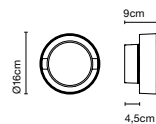

Plaff-on! 33 IP54

Plaff-on! 16 IP65

A ceiling lamp whose beauty lies in its simplicity and clarity, offering multiple lighting effects thanks to its design.

Plaff-on! 50 IP54

4x E27 LED Standard 8W

Plaff-on! 50 LED IP54 *

LED SMD 36W 700mA
2700K
Luminaria - 3200lm (incluido)

Plaff-on! 33 IP54

2x E27 LED Standard 8W

Plaff-on! 33 LED IP54 *

LED SMD 28,5W 700mA
2700K
Luminaria - 2000lm (incluido)

Plaff-on! 16 IP65

LED COB 8W 230V 2700K
CRI90
Fuente de luz - 544lm (incluido)

Ring made of lacquered aluminium which supports an opal blown glass shade.

Structure

☒ Black

Diffuser

☐ White

☐ dimmable

(Only LED versions)

- [Download](#) Assembly Instructions
- [Download](#) Photometric Data
- [Download](#) 2D
- [Download](#) 3D
- [Download](#) Energy label