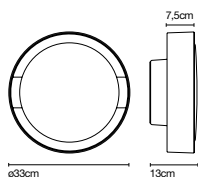

Plaff-on! 16 IP65