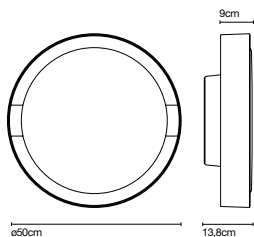

Plaff-on! 50 IP54

Plaff-on! 33 IP54