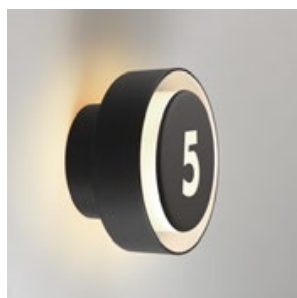

## Joan Gaspar

**marset**

Plaff-on! 50 IP54

Plaff-on! 33 IP54

Plaff-on! 16 IP65

A ceiling lamp whose beauty lies in its simplicity and clarity, offering multiple lighting effects thanks to its design.

Only available for Plaff-on! 16 IP65.

**Plaff-on! 50 IP54**

4x E27 LED Standard 8W

**Plaff-on! 50 LED IP54 \***

LED SMD 36W 700mA  
2700K  
Luminaria - 3200lm (incluido)

**Plaff-on! 33 IP54**

2x E27 LED Standard 8W

**Plaff-on! 33 LED IP54 \***

LED SMD 28,5W 700mA  
2700K  
Luminaria - 2000lm (incluido)

**Plaff-on! 16 IP65**

LED COB 8W 230V 2700K  
CRI90  
Fuente de luz - 544lm (incluido)

Ring made of lacquered aluminium which supports an opal blown glass shade.

**Structure**

Black

**Diffuser**

White

dimmable