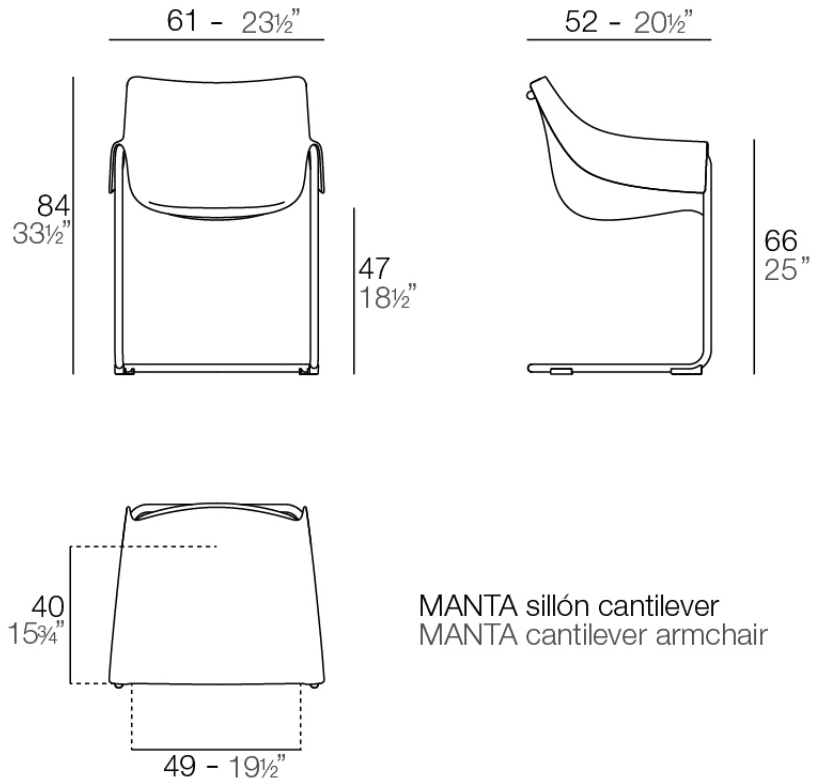

Products / Chairs / Manta Cantilever

Manta cantilever

by Eugeni Quitllet

New outdoor and indoor chair collection. The versatile Manta chair adapts perfectly to any space, whether in a home, office, or public setting. This is all possible thanks to an interchangeable design made up of seats and bases to create countless combinations.

Info

Description

MANTA sillón cantilever
MANTA cantilever armchair

Finishes

finishes

BASIC PP
Ref. 65047

melon

white