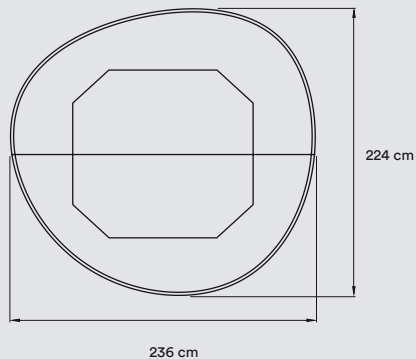

230 cm

224 cm

236 cm

REF.

CLBO 15 TOT3 LED DIM GB
CLBO 15 TOT3 LED DIM WB

LIGHT SOURCE

Class I

220-250V

Energy class A⁺ - Bulbs included

MATERIALS & COMPONENTS

15 Wood Veneer Shades
Shade mount required

White Laquered Wood Canopy

6 Ceramic Birds in Gold - GB or White Glaze - WB

Electrical & Steel Cables: The measurements have been calculated for a ceiling height of 350 - 400cm. If your ceiling is higher let us know so we can adjust your cable lengths.

FINISHES**WOOD VENEER**

20 Ivory White

22 Natural Beech

PACKAGING

For freight, please consult our offices

Total Volume: 8,4 m³

Total Weight: Gross - 394 Kg | Net - 141,9 Kg