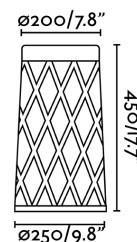

## SHADOW LED Dark grey beacon lamp 45cm

Ref. 72312

SHADOW is an outdoor beacon lamp. Its grid body projects nice shadows. This beacon lamp is designed by Alex & Manel Llusçà. The light source is LED warm light, integrated. This is the 45cm version.

### Specifications

<b>Bulb:</b>	LED 10W 3000K 800Lm
<b>Bulb included:</b>	No
<b>Transformer:</b>	
<b>Transformer included:</b>	No
<b>Voltage:</b>	100-240V
<b>IP:</b>	65
<b>Class:</b>	I
<b>Material:</b>	Die casting aluminium
<b>Designer:</b>	ALEX & MANEL LLUSCÀ
<b>Length:</b>	245 mm
<b>Net Width:</b>	245 mm
<b>Height:</b>	450 mm
<b>Diameter:</b>	245 Ø
<b>Net Weight:</b>	2.43 kg
<b>Volume:</b>	0.03273 m3