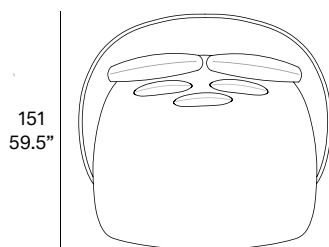

outdoor

Twins

Double chaise longue / tumbona doble

MUT Design 2015/2019

C173

Double chaise longue made of high resistance aluminum tube. Possibility of customization through a wide variety of technical fabrics completely suitable for outdoor use. 2 back cushions + 3 loose cushions 17.75"x17.75" included.

Shipment details

Qty	1 chaise longue (1 box)
Volume	2,11 m ³ / 74.5 ft ³
Gross weight	38 kg / 84 lb
Net weight	25 kg / 55 lb
Item dimensions (width x depth x height)	165 x 151 x 76 cm 65" x 59.5" x 30"
COM (1, 40 - 1,50 m / 54"-59")	cushions: 4,95 m / 5.42 yd loose cushions: 1,5 m / 1.65 yd