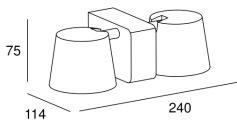

LUMINOTECHNIC FEATURES

Light source: LED CREE

CRI: 80

MacAdam steps: 2

Photobiological risk: RG1