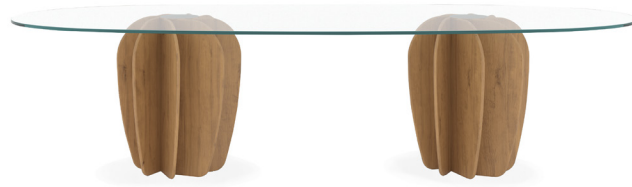

## PRODUCT TYPE

Table

The indoor collections are joined by Ombra, the new adventure that Punt is embarking on under the guidance of Arik Levy. A commitment to good design and contemporary craftsmanship, this time at the service of covered outdoor spaces. A new collection that makes our customers dream of terraces and porches where they can enjoy long days outdoors.