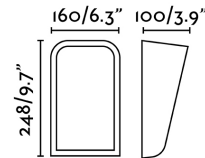

## MASK Dark grey wall lamp

Ref. 71279

MASK is an outdoor wall lamp that is modern in style and has a square body designed by Lucid. Thanks to the high quality of the aluminium and the surface protection treatments applied to it, it can bear the most extreme climate and atmospheric conditions, also near the sea. You can find it in white. <br>15 year warranty MASK has a 15 year anti-corrosion warranty on the light casing. Consult all the conditions on this website.

### Specifications

<b>Bulb:</b>	SMD LED 550lm 15W 3000K
<b>Bulb included:</b>	Yes
<b>Transformer:</b>	Driver
<b>Transformer included:</b>	Yes
<b>Voltage:</b>	100-240V
<b>IP:</b>	65
<b>Class:</b>	
<b>Material:</b>	Aluminium and opal glass diffuser
<b>Designer:</b>	LUCID PRODUCT DESIGN
<b>Volume:</b>	0.00382 m3