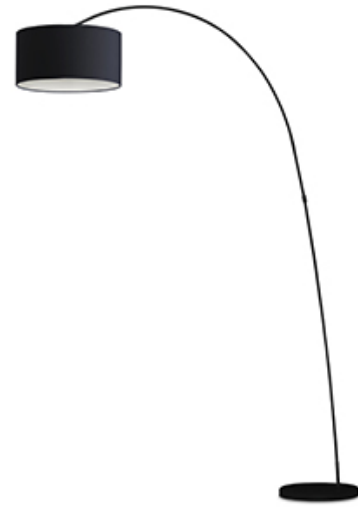

## PAPUA Black floor lamp

Ref. 68463

Modern floor lamp for indoor lighting made from metal with a textile.

### Specifications

<b>Bulb:</b>	1 x E27 MAX 15W LED
<b>Bulb included:</b>	No
<b>Transformer:</b>	
<b>Transformer included:</b>	No
<b>Voltage:</b>	100-240V
<b>Operating Frequency:</b>	50/60Hz
<b>IP:</b>	20
<b>Class:</b>	II
<b>Material:</b>	Metal with a textile
<b>Recommended bulb:</b>	17464
<b>Description of recommended Bulb:</b>	BULB G95 MATT LED E27 6W 2700K
<b>Length:</b>	380 mm
<b>Net Width:</b>	1143 mm
<b>Height:</b>	2000 mm
<b>Diameter:</b>	380 Ø
<b>Net Weight:</b>	2.90 kg
<b>Volume:</b>	0.06681 m3