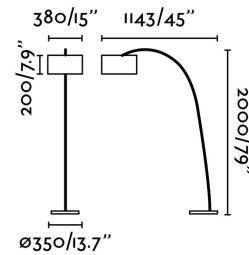

### Specifications

<b>Bulb:</b>	1 x E27 MAX 15W LED
<b>Bulb included:</b>	No
<b>Transformer:</b>	
<b>Transformer included:</b>	No
<b>Voltage:</b>	100-240V
<b>Operating Frequency:</b>	50/60Hz
<b>IP:</b>	20
<b>Class:</b>	II
<b>Material:</b>	Metal with a textile
<b>Recommended bulb:</b>	17464
<b>Description of recommended Bulb:</b>	BULB G95 MATT LED E27 6W 2700K
<b>Length:</b>	380 mm
<b>Net Width:</b>	1143 mm
<b>Height:</b>	2000 mm
<b>Diameter:</b>	380 Ø
<b>Net Weight:</b>	2.90 kg
<b>Volume:</b>	0.06681 m3