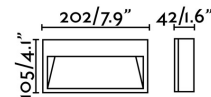

Material: Die cast aluminium and transparent PC diffuser

Designer:

Length: 202 mm

Net Width: 42 mm

Height: 105 mm

Net Weight: 0.80 kg

Volume: 0.00139 m³

8421776090651