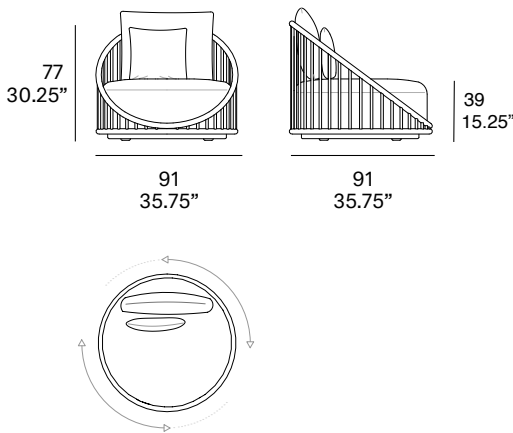

indoor

Cask

Swivel armchair / sillón giratorio

NORM Architects, 2021

T090 S B

Armchair with structure made of peeled and tinted natural rattan of 34 mm/1.34" diameter. Backrest manufactured in peeled and tinted natural rattan of 20 mm/0.79" diameter. Finished with a three step water-based coating (dye, base coat and top coat) highly resistant to solar radiation thanks to UV filters. Possibility of customization through a wide variety of high performance technical fabrics. Protective caps. 1 loose cushion 45x45 cm / 17.75"x 17.75" included.

Shipment details

Qty	1 armchair (1 box)
Volume	0,74 m ³ / 26 ft ³
Gross weight	38 kg / 85 lb
Net weight	33 kg / 74 lb
Box dimensions (approx.)	100 x 100 x 82 cm 39.25" x 39.25" x 32.25"
Item dimensions (width x depth x height)	91 x 91 x 77 cm 35.75" x 35.75" x 30.25"
COM (1, 40 - 1,50 m / 54"-59")	cushions: 2,8 m / 3.1 yd loose cushion: 0,5 m / 0.55 yd