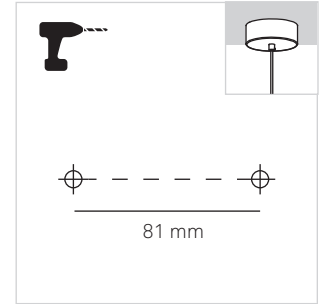

VENETO

PENDANT SURFACE

LEDS C4

i CASAMBI

1 ON	2 casambi.com
3 ON	4

i LightForLife

 2.4 GHz 5 Hz	1 ON	2 smartapp.tuya.com/lightforlifsmart
3 ON	4 5s	5
	6 	

APP +