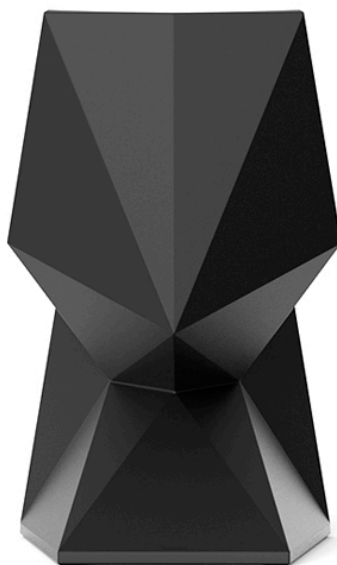

Vertex chair

by Karim Rashid

One of the latest great works by **KARIM RASHID**, we can find it in **VERTEX**, a family of ultra-contemporary sculpted outdoor & indoor designer furniture collection designed for the Spanish brand **VONDOM**.

Info

Description

Made of polyethylene resin by rotational moulding. 100% Recyclable. Item suitable for indoor and outdoor use. Available in different finishes.

Weight: 9.02 Kg

VERTEX Silla
VERTEX Chair

Accessories

- **Fabric**

Fabric

Finishes

finishes

BASIC

Ref. 51007

white 2001

ecru 2003