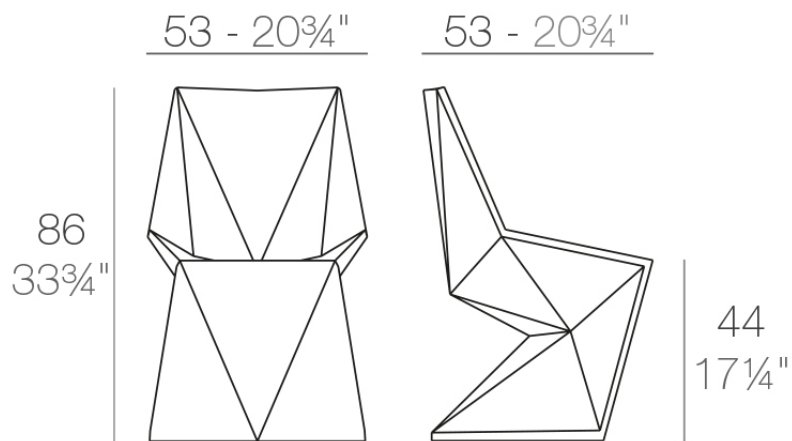

Info

Description

Made of polyethylene resin by rotational moulding. 100% Recyclable. Item suitable for indoor and outdoor use. Available in different finishes.

Weight: 9.02 Kg

VERTEX Silla
VERTEX Chair

Accessories