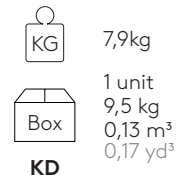

**Solid FENIX®**  
12mm

**Table base with height 103cm**

Code: **ELX0030**

Table base with central column in steel tube and 4 spoke base made of cast aluminum alloy. Height 103cm.

**Base finishes:** micro-textured powder coated in colours M1 and M2 from the metallic swatch card.

**Glides:** height adjustable plastic glides with steel cover.

**Table base with height 73cm**

Code: **ELX0020**

Table base with central column in steel tube and 4 spoke base made of cast aluminum alloy. Height 73cm.