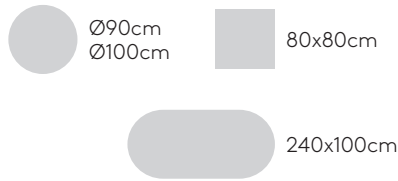

**Lacquered MDF**  
22mm

**W1 colours**

**W2 colours**

**Oak & veneer**  
23mm

**Oak**

**Melamine**  
22mm

**Solid HPL**  
12mm black core

**Solid HPL**  
12mm white core

**Solid FENIX®**  
12mm

**Table base with height 103cm**

Code: **ELX0030**

Table base with central column in steel tube and 4 spoke base made of cast aluminum alloy. Height 103cm.

**Base finishes:** micro-textured powder coated in colours M1 and M2 from the metallic swatch card.

**Glides:** height adjustable plastic glides with steel cover.

**Table base with height 73cm**

Code: **ELX0020**

Table base with central column in steel tube and 4 spoke base made of cast aluminum alloy. Height 73cm.