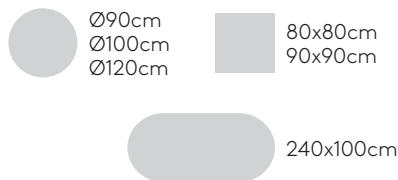

**Lacquered MDF**  
22mm

**W1 colours**

**W2 colours**

**Oak & veneer**  
23mm

**Oak**

**Melamine**  
22mm

**Solid HPL**  
12mm black core

**Solid HPL**  
12mm white core

**Solid FENIX®**  
12mm

**Table base with height 103cm**

Code: **ELX0030**

Table base with central column in steel tube and 4 spoke base made of cast aluminum alloy. Height 103cm.

**Base finishes:** micro-textured powder coated in colours M1 and M2 from the metallic swatch card.

**Glides:** height adjustable plastic glides with steel cover.

**Table base with height 73cm**

Code: **ELX0020**

Table base with central column in steel tube and 4 spoke base made of cast aluminum alloy. Height 73cm.

**Base finishes:** micro-textured powder coated in colours M1 and M2 from the metallic swatch card.

**Glides:** height adjustable plastic glides with steel cover.

**Table base with height 31cm**

Code: **ELX0010**