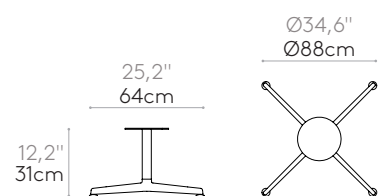

Table base with height 31cm

Code: **ELX0010**

Table base with central column in steel tube and 4 spoke base made of cast aluminum alloy. Height 31cm.

Base finishes: micro-textured powder coated in colours M1 and M2 from the metallic swatch card.

Glides: height adjustable plastic glides with steel cover.