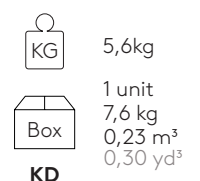

Table base with height 103cm

Code: **ELX0030**

Table base with central column in steel tube and 4 spoke base made of cast aluminum alloy. Height 103cm.

Base finishes: micro-textured powder coated in colours M1 and M2 from the metallic swatch card.

Glides: height adjustable plastic glides with steel cover.

Table base with height 73cm

Code: **ELX0020**

Table base with central column in steel tube and 4 spoke base made of cast aluminum alloy. Height 73cm.

Base finishes: micro-textured powder coated in colours M1 and M2 from the metallic swatch card.

Glides: height adjustable plastic glides with steel cover.

Table base with height 31cm

Code: **ELX0010**

Table base with central column in steel tube and 4 spoke base made of cast aluminum alloy. Height 31cm.

Base finishes: micro-textured powder coated in colours M1 and M2 from the metallic swatch card.

Glides: height adjustable plastic glides with steel cover.