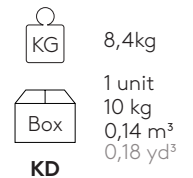

**Solid FENIX®**  
12mm

**Table base with height 103cm**

Code: **ELX0030**

Table base with central column in steel tube and 4 spoke base made of cast aluminum alloy. Height 103cm.

**Base finishes:** micro-textured powder coated in colours M1 and M2 from the metallic swatch card.

**Glides:** height adjustable plastic glides with steel cover.

**Table base with height 73cm**

Code: **ELX0020**

Table base with central column in steel tube and 4 spoke base made of cast aluminum alloy. Height 73cm.

**Base finishes:** micro-textured powder coated in colours M1 and M2 from the metallic swatch card.

**Glides:** height adjustable plastic glides with steel cover.

**Table base with height 31cm**

Code: **ELX0010**