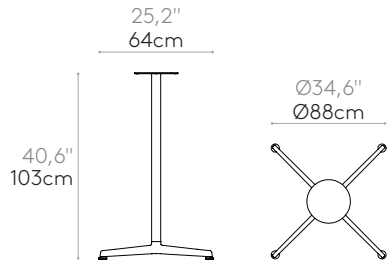

**Solid FENIX®**  
12mm

**Table base with height 103cm**

Code: **ELX0030**

Table base with central column in steel tube and 4 spoke base made of cast aluminum alloy. Height 103cm.

**Base finishes:** micro-textured powder coated in colours M1 and M2 from the metallic swatch card.

**Glides:** height adjustable plastic glides with steel cover.

**Table base with height 73cm**

Code: **ELX0020**

Table base with central column in steel tube and 4 spoke base made of cast aluminum alloy. Height 73cm.

Table base with central column in steel tube and 4 spoke base made of cast aluminum alloy. Height 31cm.

**Base finishes:** micro-textured powder coated in colours M1 and M2 from the metallic swatch card.

\* La taille des plateaux HPL peut avoir des variations de ± 1cm.