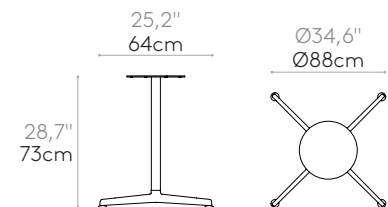

Table base with height 103cm

Code: **ELX0030**

Table base with central column in steel tube and 4 spoke base made of cast aluminum alloy. Height 103cm.

Base finishes: micro-textured powder coated in colours M1 and M2 from the metallic swatch card.

Glides: height adjustable plastic glides with steel cover.

Table base with height 73cm

Code: **ELX0020**

Table base with central column in steel tube and 4 spoke base made of cast aluminum alloy. Height 73cm.

Base finishes: micro-textured powder coated in colours M1 and M2 from the metallic swatch card.

Glides: height adjustable plastic glides with steel cover.

Table base with height 31cm

Code: **ELX0010**

Table base with central column in steel tube and 4 spoke base made of cast aluminum alloy. Height 31cm.

Base finishes: micro-textured powder coated in colours M1 and M2 from the metallic swatch card.

Glides: height adjustable plastic glides with steel cover.