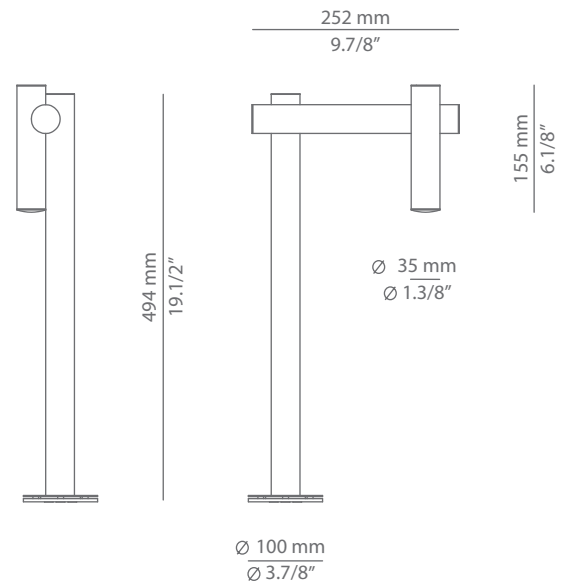

TIK

p-4098X

bollard light

Date	Type
Project	
Location	
Model #	Quantity
Specifier	

Description

Metallic outdoor bollard light with fixed illuminated stem. Integrated LED providing direct light. Double layer coating for high resistance to corrosion and other maritime environmental conditions. Hard wired (no plug).

Pictures above might not show the specified dimensions or material. They are for illustration purposes only.

Ordering information

Product Code	Lamp	Finish
p-4098X	LED 6,2W (included) E (3000K / Ang 45° / >90 CRI / 350mA) 230V / Typ* 763 lumens Non Dimmable	<ul style="list-style-type: none"> 88 GR ST Grey Stone 89 PL GRN Pale Green 96 BLK ANT Black Anthracite CUSTOM

Description

Metallic outdoor bollard light with fixed illuminated stem. Integrated LED providing direct light. Double layer coating for high resistance to corrosion and other maritime environmental conditions. Hard wired (no plug).

Pictures above might not show the specified dimensions or material. They are for illustration purposes only.

Ordering information

Product Code	Lamp	Finish
p-4099X	LED 6,2W (included) (3000K / Ang 45° / >90 CRI / 350mA) 230V / Typ* 763 lumens Non Dimmable	<ul style="list-style-type: none"> 88 GR ST Grey Stone 89 PL GRN Pale Green 96 BLK ANT Black Anthracite CUSTOM