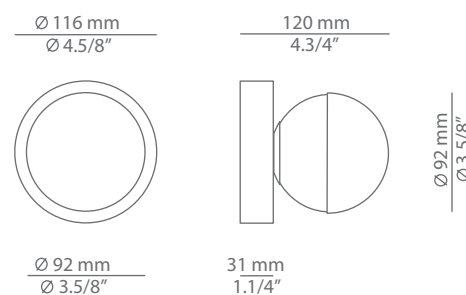

ALFI

A-3740AS / t-3740AS

surface wall light / ceiling light

Date	Type
Project	
Location	
Model #	Quantity
Specifier	

Description

Metallic wall light with surface canopy providing indirect light. The same model can be installed as a wall or as a ceiling light.
Glass shade with cap.

Ordering information

Product Code	Lamp	Finish
A-3740AS / t-3740AS	LED 3W (led included) (2700K / Ang 120° / >90 CRI / 350mA) / 100V - 240V Typ* 350 lumens / Non Dimmable / Driver included	Black 26 BLK Gold matt 20 GLD M CUSTOM

Product includes

Code	Description
A-3740J / t-3740J	1 body alfi A-3740J / t-3740J
113741XX0	1 glass shade with cap

SPECIAL REQUIREMENTS

Custom finishes and versions

We offer custom plated and RAL finishes.

Alternate lamping and sizes available for projects. Consult our offices.

Special instructions