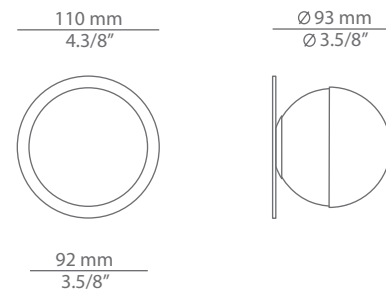

SPECIAL REQUIREMENTS

Custom finishes and versions

We offer custom plated and RAL finishes. Alternate lamping and sizes available for projects. Consult our offices.

Special instructions