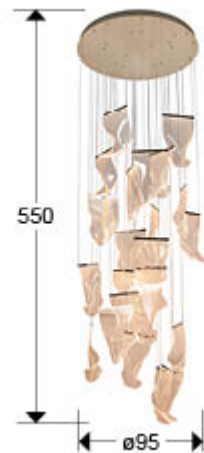

Velos

608572

Large lamps

LARGE FORMAT lamp made of chromed metal and shades of molded micro-printed methacrylate. LED lighting. DIMMABLE, . 120W, 7200 lm, 3,000K. Includes TRIAC driver and DIMMING SET

This product uses LED driver with TRIAC and 0-10V dimming, includes a dimmer set with dimmer and radio frequency remote control, or it can be dimmed with a TRIAC or 0-10V wall dimmer. - This lamp is supplied with GRAVITY TOGGLES, to improve ceiling fixing.

GENERAL INFORMATION

EAN Code: 8435435341978

Type: Large lamps

Collection: Velos

SIZES

Sizes: \varnothing 95.0 \updownarrow 300.0 cm

Height when installed: 160.0/ max. 550.0 cm

Weight: 36.5 Kg

SIZES WITH PACKAGING

Weight: 60.5 Kg

Volume: 0.7330m³

Sizes: \leftrightarrow 119.0 \updownarrow 55.0 \swarrow 112.0 cm

TECHNICAL INFORMATION

Electric class: Class 1
Maximum power: 120W
Voltage: 200/240 V
Frequency: 50/60 Hz
Regulation: WIRELESS PUSH BUTTON
Colour temperature: 3,000 K
Average lifespan: 50,000 h
Power factor: >0.95
CRI: >80

DRIVER LED

Make: SCHULLER
Model: 74150
Quantity: 1 Units
Dimmable: Sí
Type of dimming: Triac&0-10V
Maximum power: 150W
Frequency: 50-60 Hz
Primary voltage: 200-240 V
Type: Voltaje constante
Secondary voltage: 24 V
Sizes: ↔ 25,6 ↓ 4,7 ↗ 7,8 cm