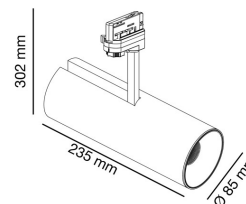

Specifications

Bulb: LED 24W HIGH EFFICIENCY LED
2700K 24°

Bulb included: Yes

Transformer: Driver

Transformer included: No

Voltage: 100-240V

IP:

Class:

Material: Die cast aluminium, aluminium reflector and template glass diffuser

Designer:

Length: 85 mm

Height: 235 mm

Net Weight: 1.61 kg

8421776154711