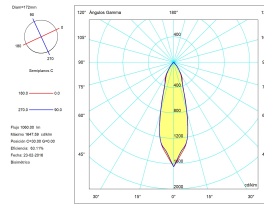

Real lm/W : 18

Lens / reflector angle : MEDIUM 29°

UGR : <=16

Structure material : Technopolymer

Structure finish : Black

Diffuser material : Glass

Diffuser finish : Transparent

Max. size of light bulb : 140/122 mm

Luminance C0°65°: 829

Luminance 90°65°: 857

UGR	
S=0.250	
Ceiling / cavity	0.7
Walls	0.5
Working Plane	0.2
Room dimensions	X=4H, Y=8H
UGR crosswise	12.0
UGR lengthwise	11.9

VENTILATION FEATURES

Power used: 60W