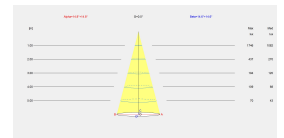

Real lm/W : 18

Lens / reflector angle : MEDIUM 29°

UGR : <=16

Structure material : Technopolymer

Structure finish : Black

Diffuser material : Glass

Diffuser finish : Transparent

Max. size of light bulb : 140/122 mm

Luminance C0°65°: 829

Luminance 90°65°: 857

UGR	
S=0.250	
Ceiling / cavity	0.7
Walls	0.5
Working Plane	0.2
Room dimensions	X=4H, Y=8H
UGR crosswise	12.0
UGR lengthwise	11.9

VENTILATION FEATURES

Power used: 60W