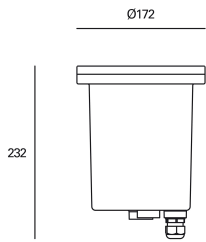

Tidian Ø172mm

PX-1200-NEG

Recessed uplighting IP65/IP67 Tidian Ø172mm E27 60W Black 1060lm

TECHNICAL FEATURES

IP65/IP67 IK10

Power (W) : Max. power 60W

Total power consumption of light (W) : 60W

Real lumens : 1060

Real lm/W : 18

Lens / reflector angle : MEDIUM 29°

UGR : <=16

Structure material : Technopolymer

Structure finish : Black

Diffuser material : Glass

Diffuser finish : Transparent

Max. size of light bulb : 140/122 mm

Luminance C0°65°: 829

Luminance 90°65°: 857

UGR	
S=0.250	
Ceiling / cavity	0.7
Walls	0.5
Working Plane	0.2
Room dimensions	X=4H, Y=8H
UGR crosswise	12.0
UGR lengthwise	11.9

VENTILATION FEATURES

Power used: 60W

Service value measurement standard: EN 60879:2019

LOGISTICS

Net weight (kg): 1.76

Packaged weight (kg): 2.03

Packaging: 170mm x 170mm x 230mm