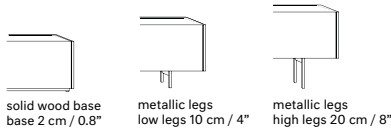

indoor

Team

4-drawer sideboard / aparador 4 cajones

Mario Ruiz, 2015/2021

T844

STANDARD

All units are manufactured WITH NO STANDARD CABLE GROMMETS. If needed, please indicate the place and position before placing an order.

Todos los muebles contenedores SE SIRVEN SIN AGUJEROS PASACABLES. Indicar lugar y posición en caso de necesidad.

Furniture system made of solid wood from European oaks. Possibility to customize the top by using different upholstery. There are several options for the legs: solid wood base of 0.8" high and metallic legs of 4" or 8" high. The collection is also available in a lacquered version (MDF).

Sistema de mobiliario fabricado en madera maciza de roble europeo. Posibilidad de personalizar la tapa mediante el empleo de multiples tapizados. Existen varias opciones de patas: base de madera de 2 cm de altura y patas metálicas de 10 ó 20 cm de altura. La colección también está disponible en versión lacada (MDF).

Shipment details

Qty	1 sideboard (1 box)
Volume	0,92 m³ / 32.5 ft³
Gross weight	120 kg / 264.6 lb
Net weight	112 kg / 247 lb
Item dimensions - with base (width x depth x height)	240 x 47 x 61 cm 94.5" x 18.5" x 24"
height with low legs	69 cm / 27.25"
height with high legs	79 cm / 31"

expormim

Expormim S.A.
Pol. Ind. Jaime I
46640 Moixent (Valencia) Spain
+34 962 295 144/5
export@expormim.com
www.expormim.com

Expormim USA LLC
(212) 204-8572
usa@expormim.com
www.expormim.com

1/7