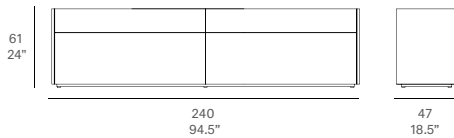

indoor

Team

4-drawer sideboard / aparador 4 cajones

Mario Ruiz, 2015/2021

T844

4-drawer / 4 cajones