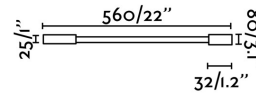

Specifications

Bulb:	LED 3W 2700K 150Lm
Bulb included:	Yes
Transformer:	
Transformer included:	Yes
Voltage:	100-240V
Operating Frequency:	50/60Hz
IP:	20
Class:	II
Material:	Metal
Designer:	NAHTRANG
Recommended bulb:	
Length:	560 mm
Height:	80 mm
Net Weight:	0.37 kg
Volume:	0.00441 m3